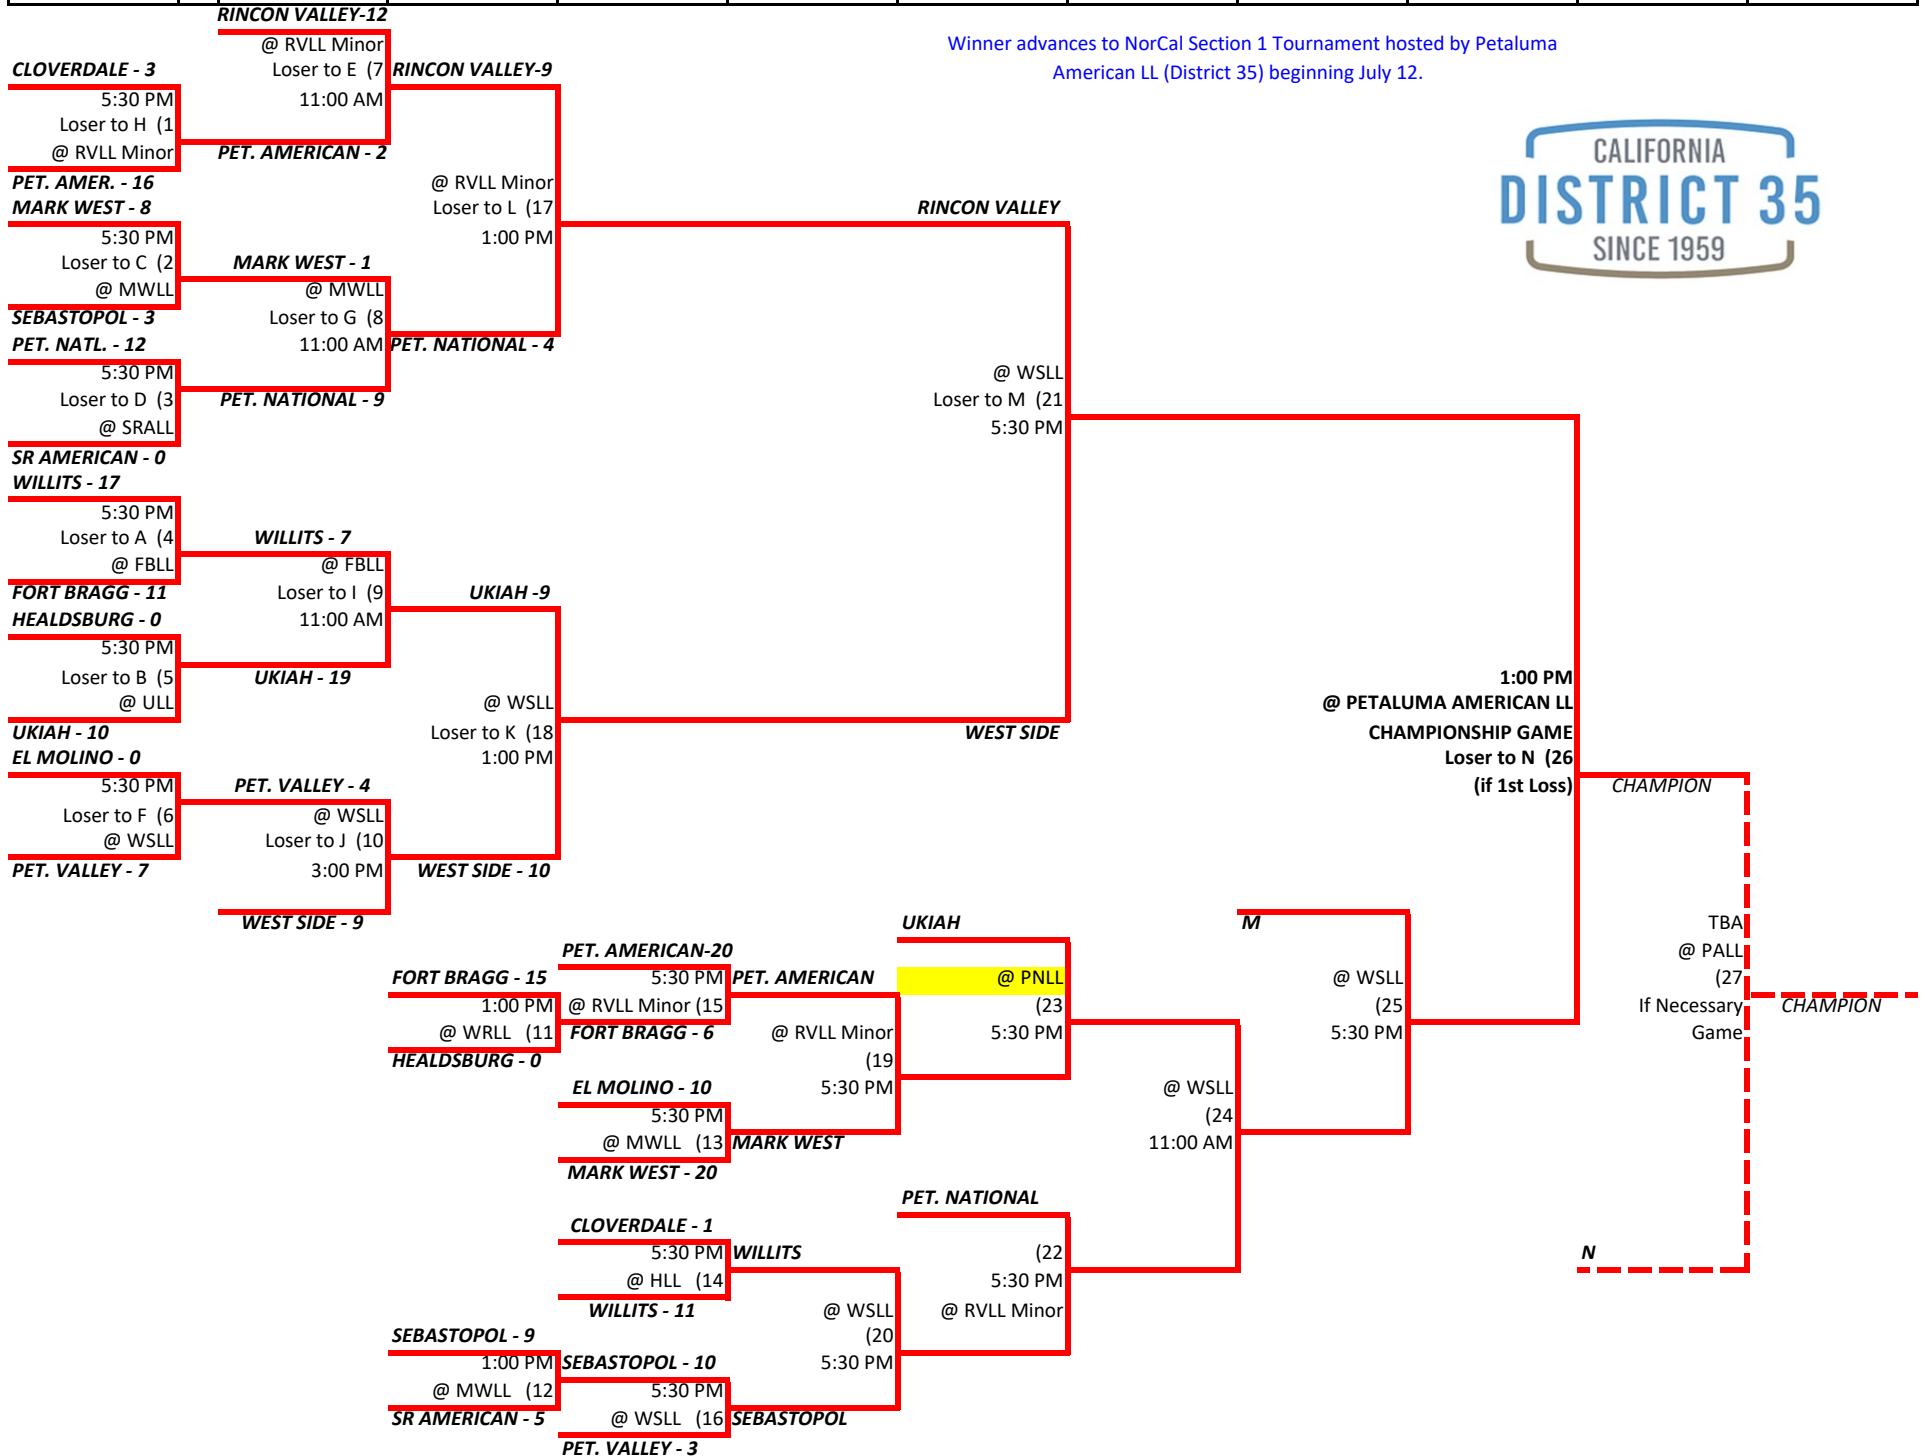

CALIFORNIA DISTRICT 35 LITTLE LEAGUE 2024 LL 8-10 ALL-STARS

| | | | | | | | | | |
|--------------|--------------|--------------|-------------|-------------|-------------|-------------|-------------|-------------|-------------|
| THU, JUNE 27 | SAT, JUNE 29 | SUN, JUNE 30 | MON, JULY 1 | TUE, JULY 2 | WED, JULY 3 | THU, JULY 4 | FRI, JULY 5 | SAT, JULY 6 | SUN, JULY 7 |
|--------------|--------------|--------------|-------------|-------------|-------------|-------------|-------------|-------------|-------------|

Winner advances to NorCal Section 1 Tournament hosted by Petaluma American LL (District 35) beginning July 12.

TEAMS, GAME TIMES AND FIELDS ARE SUBJECT TO CHANGE AT ANY TIME.

7/1/2024